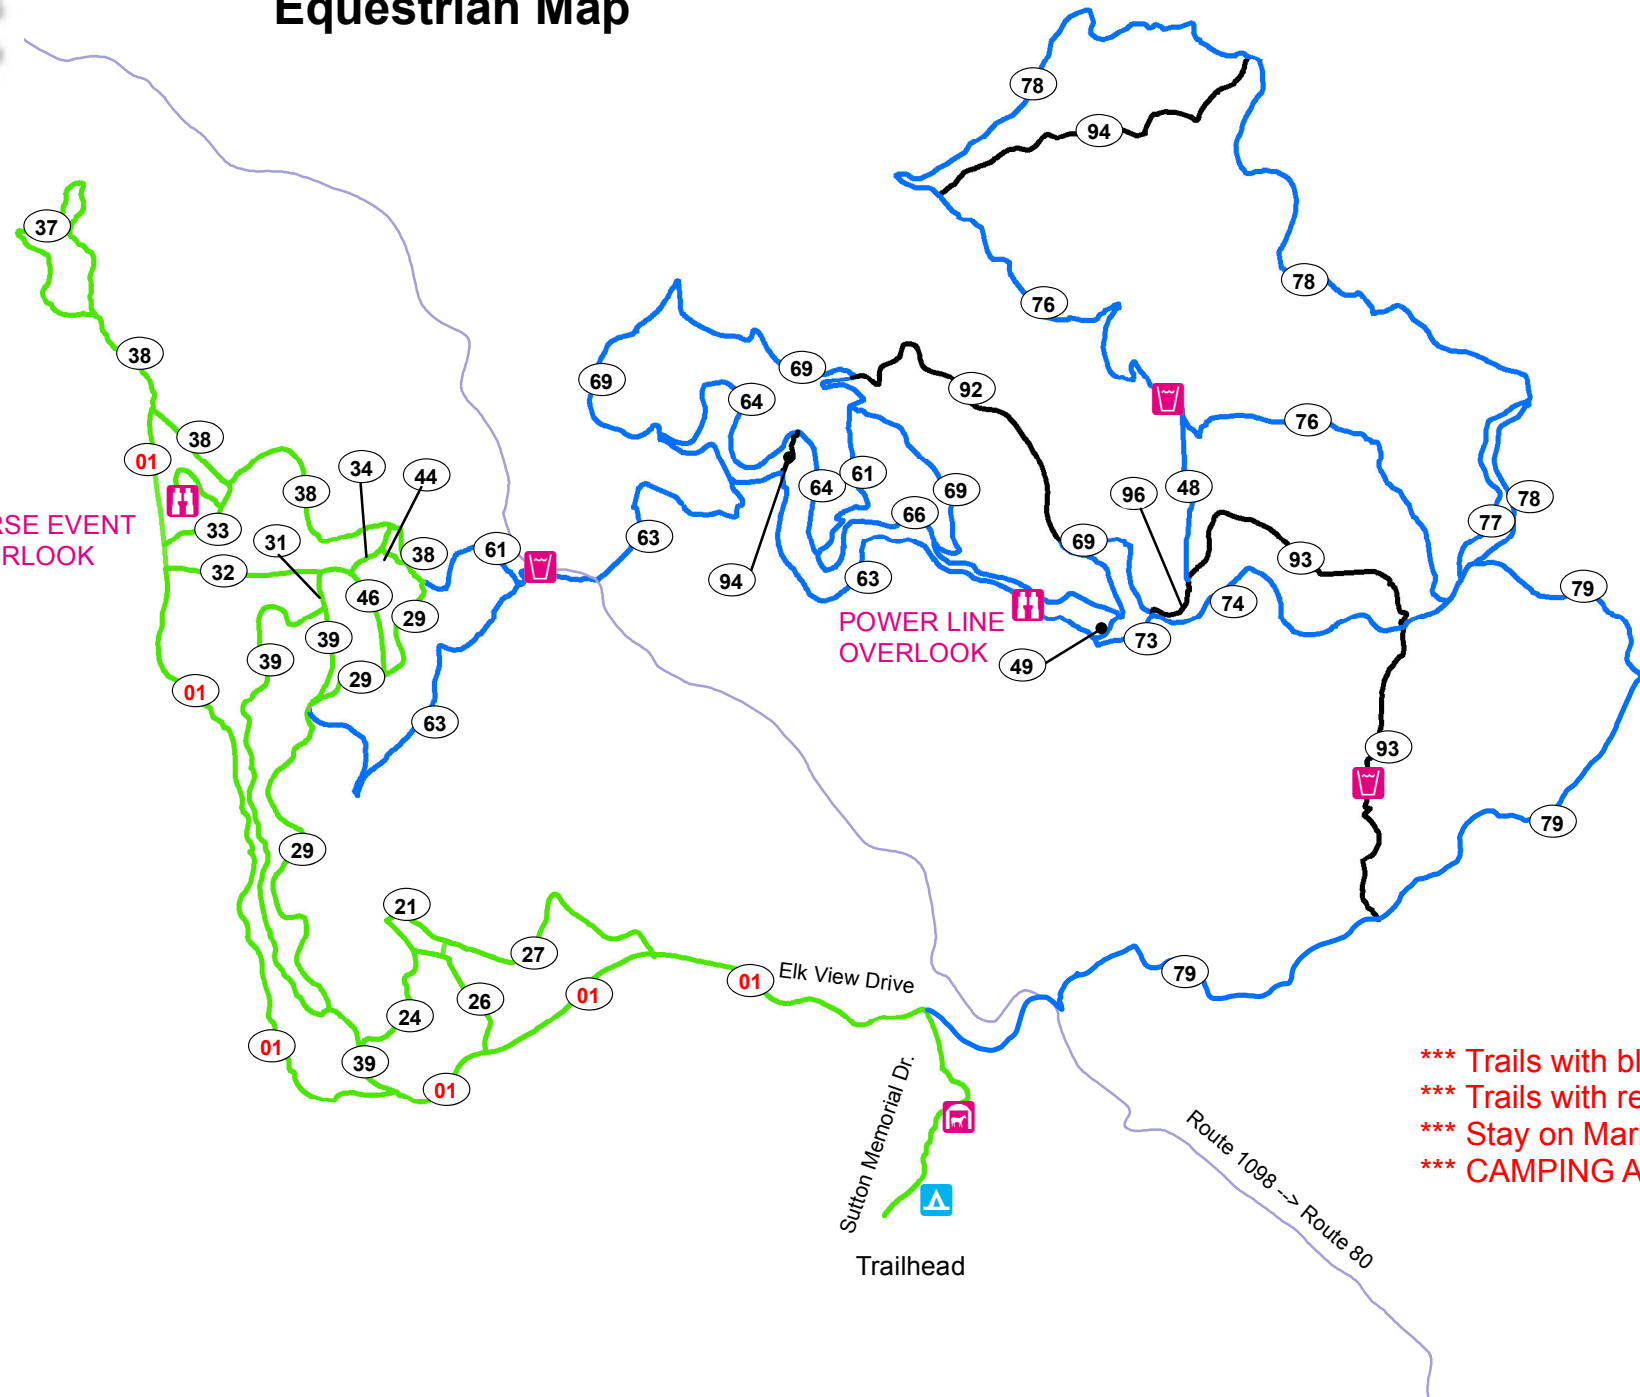

Mine Made Paradise Adventure Park Equestrian Map

LEGEND

- GREEN = EASIEST
- BLUE = MORE DIFFICULT
- BLACK = MOST DIFFICULT
- = HORSE WATERING
- = STABLES
- = CAMPGROUND
- = SCENIC OVERLOOK
- HORSE ONLY TRAILS
- MULTI USE TRAILS

April, 18th 2012 revision

HORSE EVENT OVERLOOK

POWER LINE OVERLOOK

*** Trails with black numbers are equine only
 *** Trails with red numbers are multi use
 *** Stay on Marked Trails
 *** CAMPING ALLOWED ONLY IN DESIGNATED AREA***