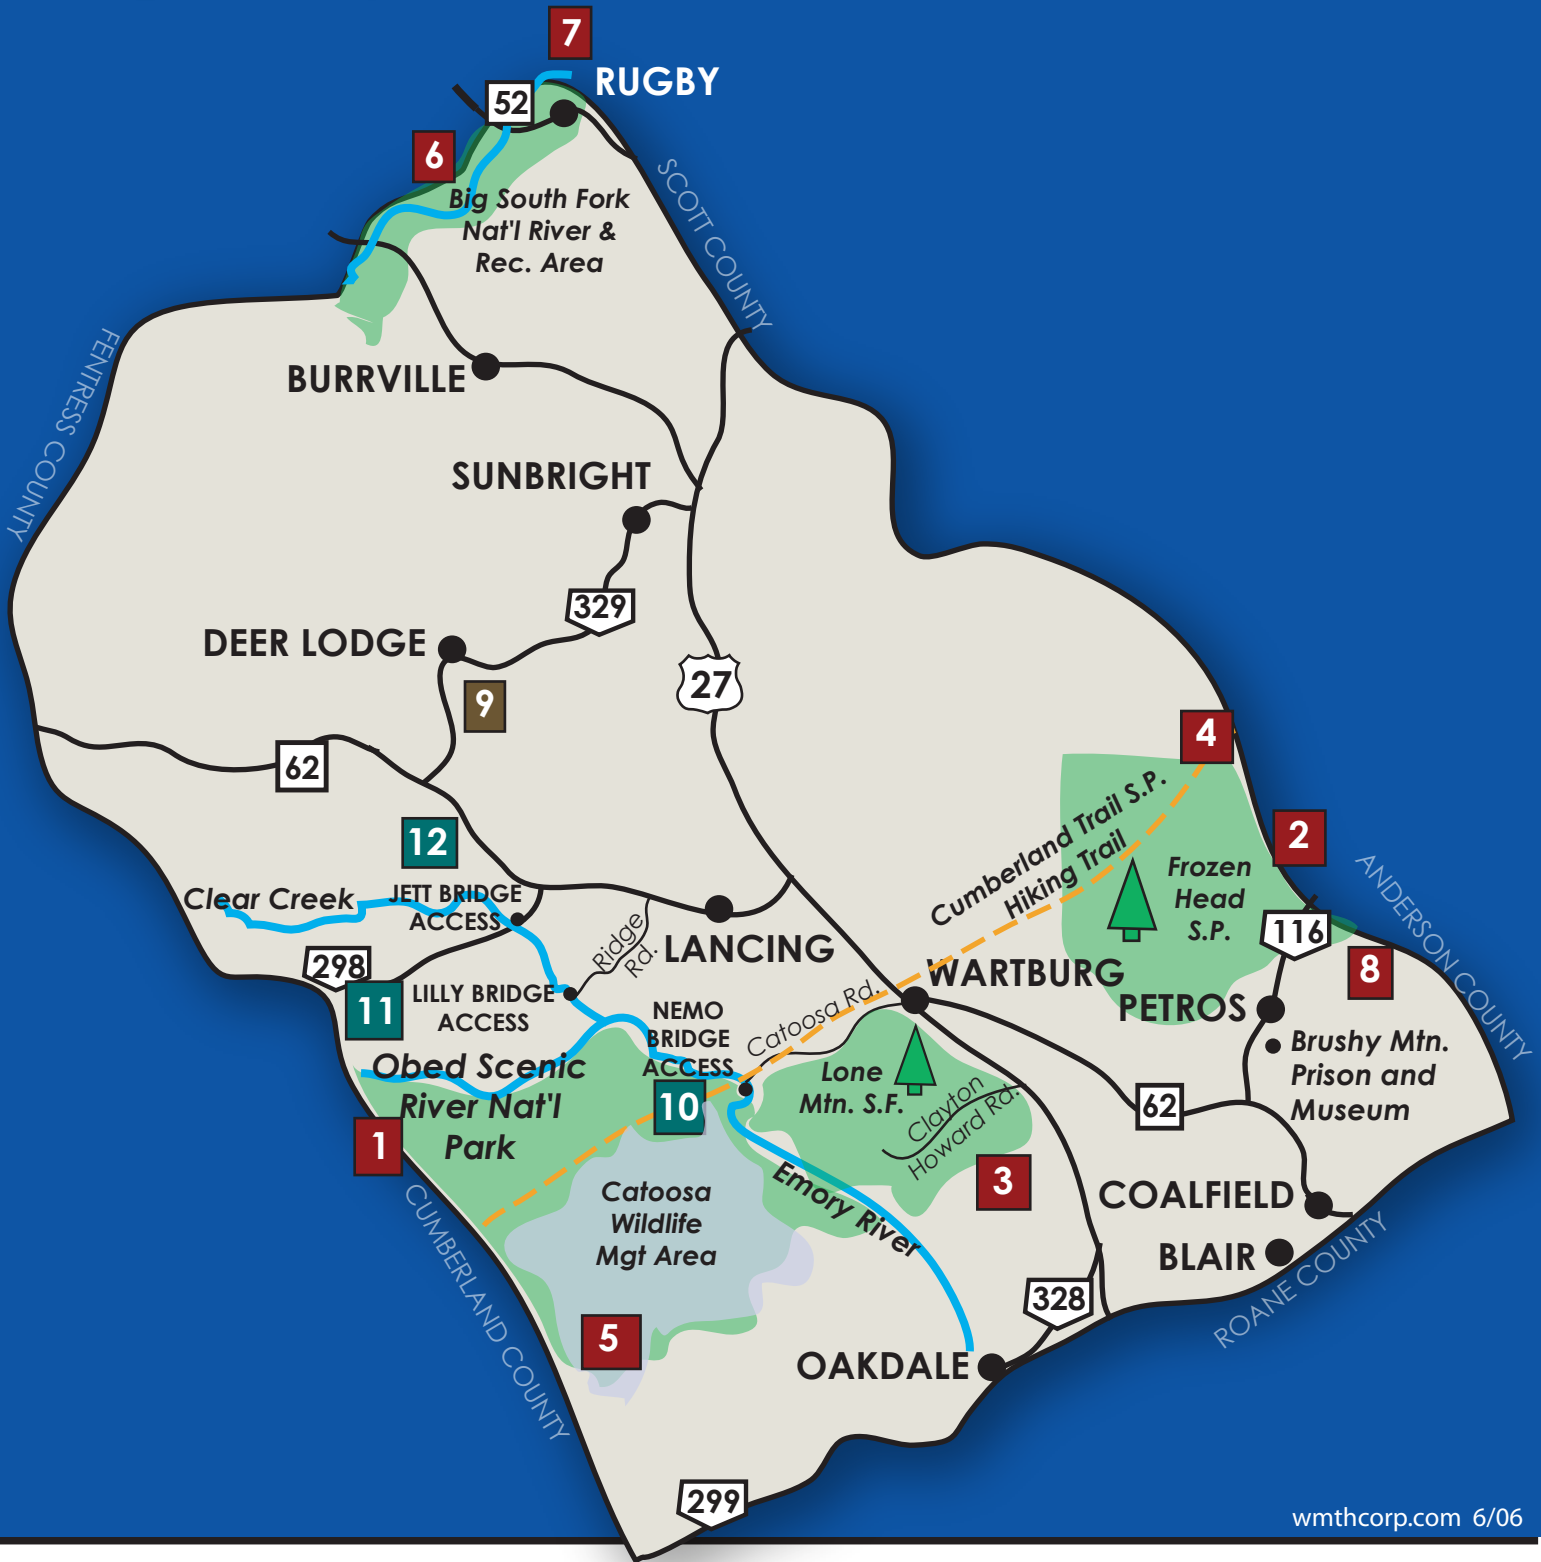

CUMBERLAND PLATEAU HERITAGE CORRIDOR

Morgan County, Tennessee

wmthcorp.com 6/06

- 1. Obed Wild & Scenic River N.P.
- 2. Frozen Head State Park
- 3. Lone Mountain State Forest
- 4. Cumberland Trail State Park
- 5. Catoosa WMA
- 6. Big South Fork National River
- 7. **HISTORIC RUGBY (see attached)**
- 8. Brushy Mtn. State Prison/Museum
- 9. Deer Lodge
- 10. Nemo Bridge Access
- 11. Lilly Bridge Access
- 12. Jett Bridge Access

ATTRACTIONS
 LODGING/RESORT
 HORSE RELATED
 CAMPGROUNDS
 INFORMATION
 MARINAS